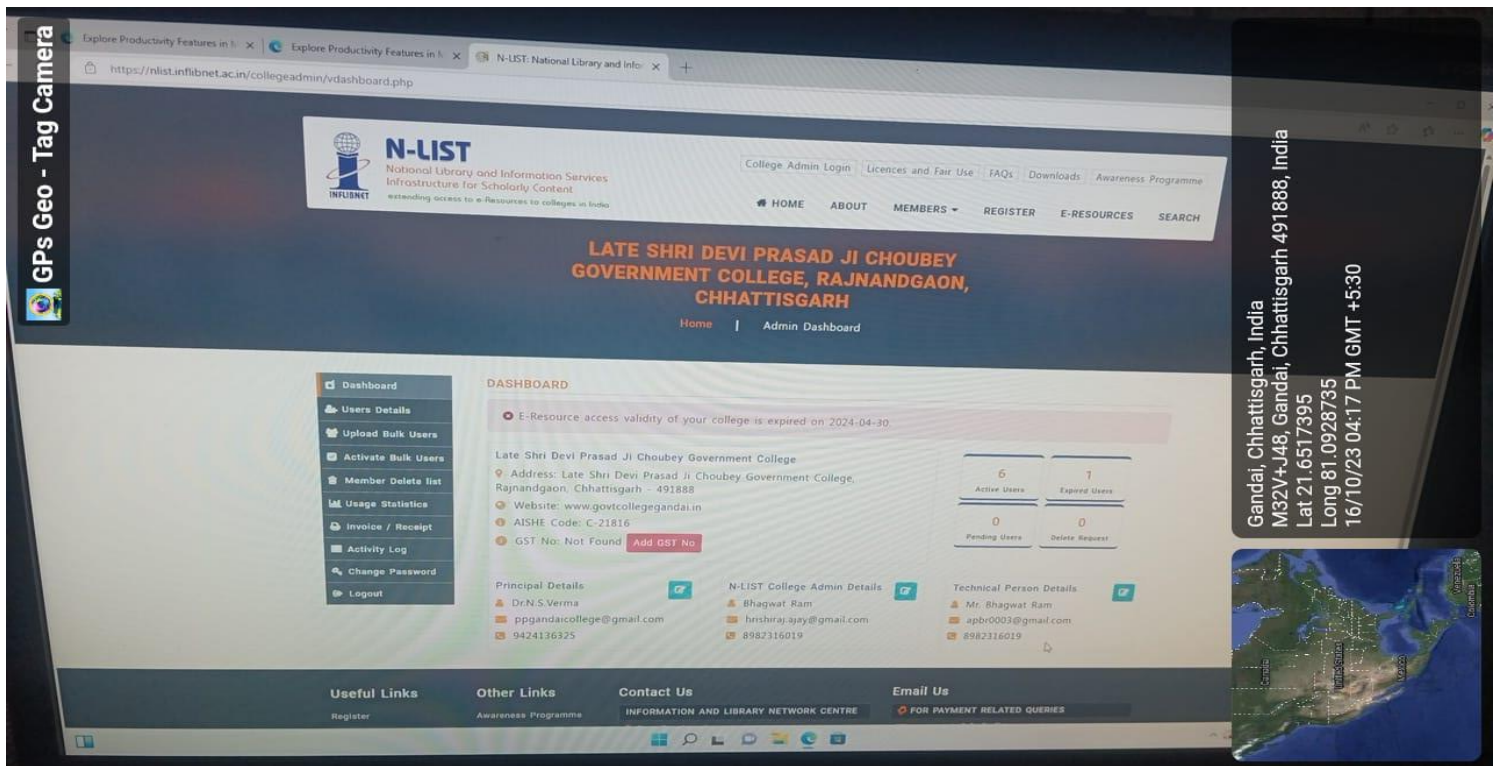

4.2.1 Library is automated using integrated library management system (ILMS)

🕒 Sat, October 07, 2023, 13:28:25

🕒 Sat, October 07, 2023, 13:30:31

 GPS Map Camera

Gandai, Chhattisgarh, India
M36W+GPM, Gandai, Chhattisgarh 491888, India
Lat 21.660952°
Long 81.096678°
22/10/21 01:10 PM GMT +05:30